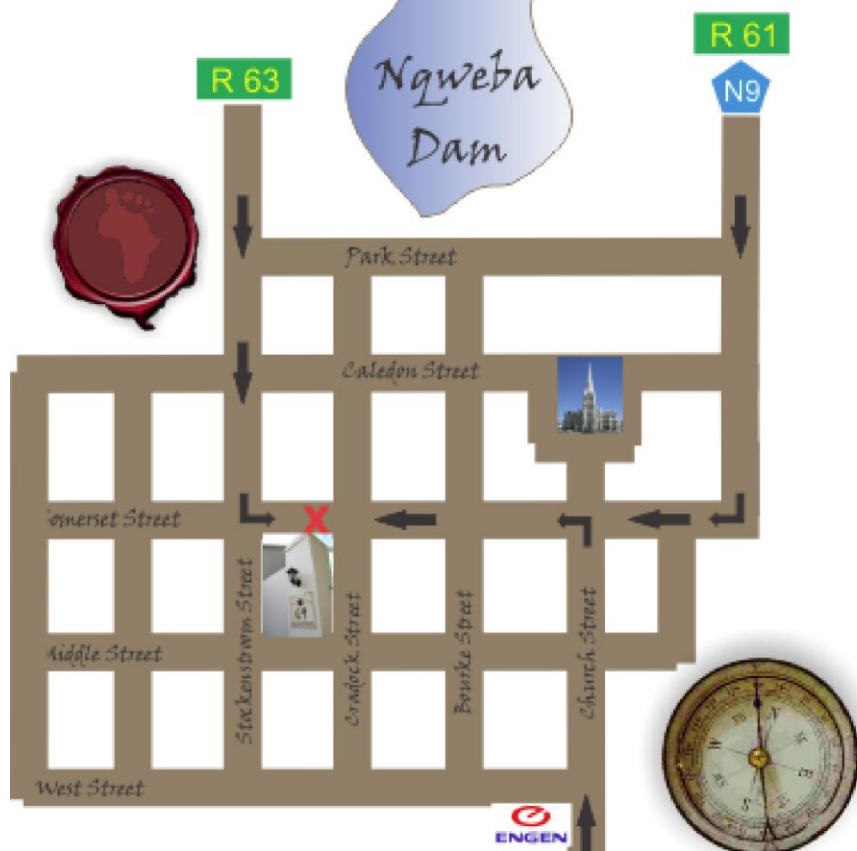

From
Murraysburg

From
Johannesburg

We Welcome You

69 Somerset Street

Graaff - Reinet

049 891 0243

GPS:

-32.252073,

24.53261

From
Cape Town

From
Port Elizabeth